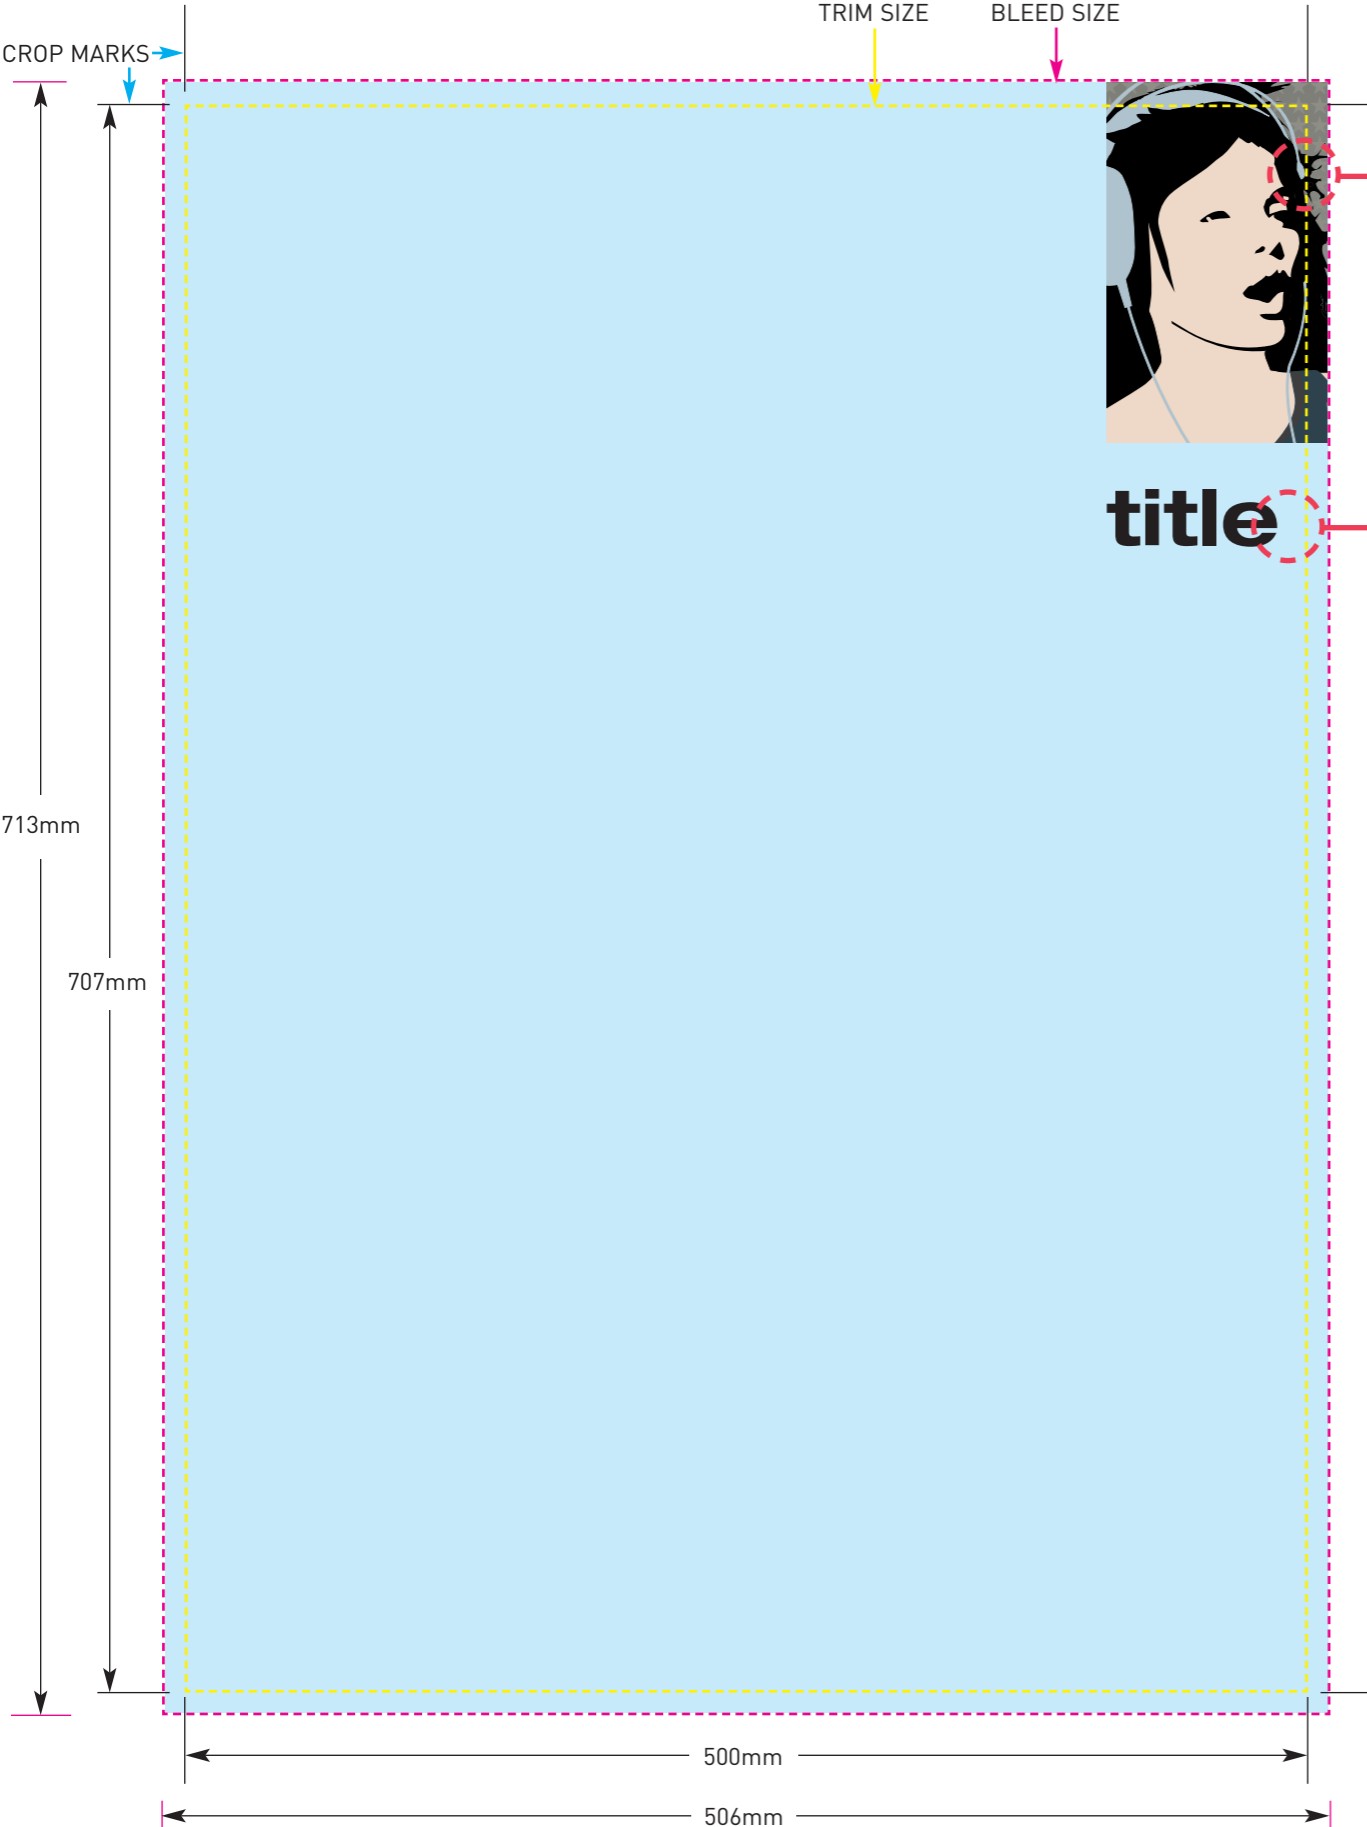

BIG BYTE	B2 TRIM SIZE: 707 x 500mm BLEED SIZE: 713 x 506mm
Artwork Guidelines	
POSTERS	

ARTWORK SIZE
(inc. 3mm BLEED - 713 x 506mm)

Images that run to the edge of the finished printed item must run over as shown by 3mm. You will notice that the 3mm bleed is removed upon trimming to the finished size and is therefore not seen on the finished item.

BIG BYTE Tel: +44 (0)131 554 6611
Email: info@bigbyteproduction.com
Web: www.bigbyteproduction.com

FINISHED SIZE
(707 x 500mm)

NOTE: Illustrations are for guidelines only and are not shown at 100% size nor at full print resolution to minimise file sizes for download.